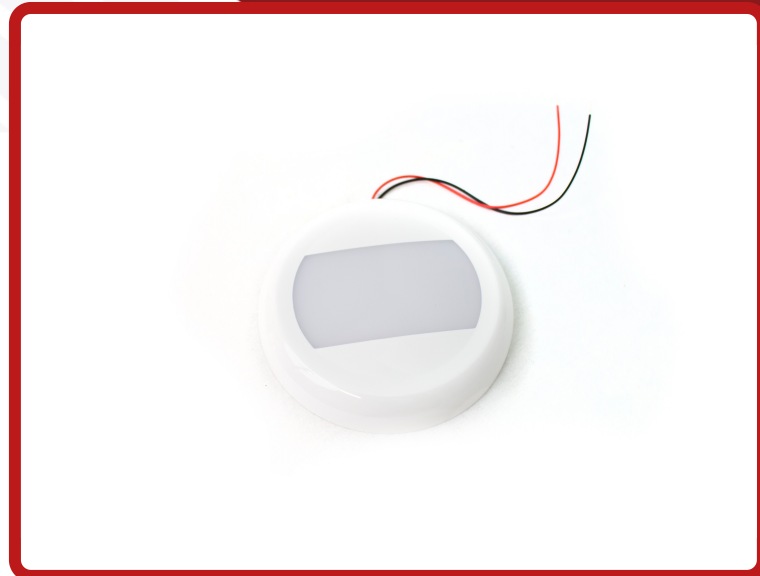

SKU # RS9101VS

Part #1005088

Description

Vehicle Switch 24-Watt Round LED Interior SMART TOUCH Light - 10-30V Range, IP67, Flush Mount and bracket

Categories Auto Interior & Exterior, LED Replacement Bulbs

Sub-Categories Dome and Courtesy Lighting, LED Dome Light Replacements

UPC 817999021257 Unit of Measure EA

Related Skus:

Cross Sell Skus:

Condition Manufacturer EZ Category  
New Race Sport Lighting Smart Touch Dome Panels

Harmonization Code Universal Life Expectancy  
8512.20.2080 YES

SEMA Product Dome Light

Reverse Polarity Operating Voltage Current Draw

Wattage Chip Type IP Rating LUX  
24-Watts

Kelvin (Color Temperature) Universal or Vehicle Specific  
White Universal

Made In Warranty Lumens Beam Pattern  
China 1 year

Product Information

Marine Sport Lighting's LED Cabin Lights are a great way to improve your lighting in your boat, while saving battery storage. Our cabin lights pull a vary small amount of current and help protect your battery life while anchored. This unit is activated with an external switch (Sold Seperately)