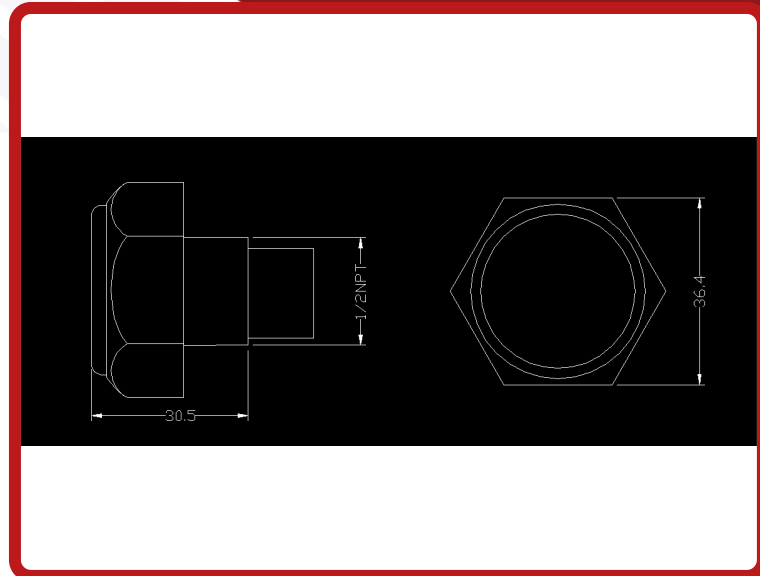

Product Information

Introducing Marine Sport® Lighting's new HydroBLAST™ family of high intensity, LED lighting for your boat. Because nothing looks more stylish, than blasting an onslaught of LED light into the wake, when skipping across the water with friends and family.

27-Watt Ultra SLIM Blue LED Drain Plug 259 Lumens
316 Marine Grade Stainless Steel.
These are great replacement drain plug to add LED underwater lighting.

<iframe width="560" height="315" src="https://www.youtube-nocookie.com/embed/GHx-oAYv5Lc" frameborder="0" allow="accelerometer; autoplay; encrypted-media; gyroscope; picture-in-picture" allowfullscreen></iframe>

<u>Part Type ID</u>	57170	<u>Est. Labor</u>	1.00
<u>Gross Weight</u>	1.000	<u>Width</u>	4.250
<u>Net Weight</u>	1.000	<u>Height</u>	2.500
<u>DIM Weight</u>	0.325	<u>Depth</u>	4.250

Prop 65 WARNING: This product can expose you to chemicals, which are known to the State of California to cause cancer and birth defects or other reproductive harm. For more information go to www.P65Warnings.ca.gov.