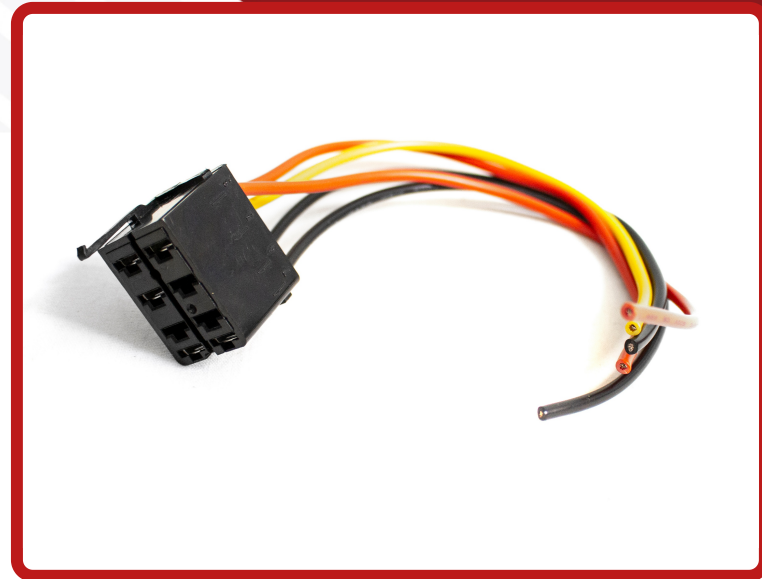

SKU # RS5PPWSS

Part #1007132

Description

Pre-Wired 5-position Rocker Switch Socket - makes for any easy and quick installation

Categories Marine Sport Lighting

Sub-Categories LED Illuminated Logo Rocker Switches

UPC 817999027068 Unit of Measure EA

Related Skus:

Cross Sell Skus:

Condition Manufacturer EZ Category
 New Race Sport Lighting LED Rocker Switches

Harmonization Code Universal Life Expectancy
 8512.20.2080 YES 50,000 hours

SEMA Product Multi Purpose Switch Panel Kit

Reverse Polarity Operating Voltage Current Draw

Wattage Chip Type IP Rating LUX

Kelvin (Color Temperature) Universal or Vehicle Specific
 N/A Universal

Made In Warranty Lumens Beam Pattern
 China 1 year

Product Information

Pre-Wired 5-position Rocker Switch Socket - makes for any easy and quick installation

<u>Part Type ID</u>	2050	<u>Est. Labor</u>	
<u>Gross Weight</u>	0.005	<u>Width</u>	3.250
<u>Net Weight</u>	0.005	<u>Height</u>	4.750
<u>DIM Weight</u>	0.111	<u>Depth</u>	1.000