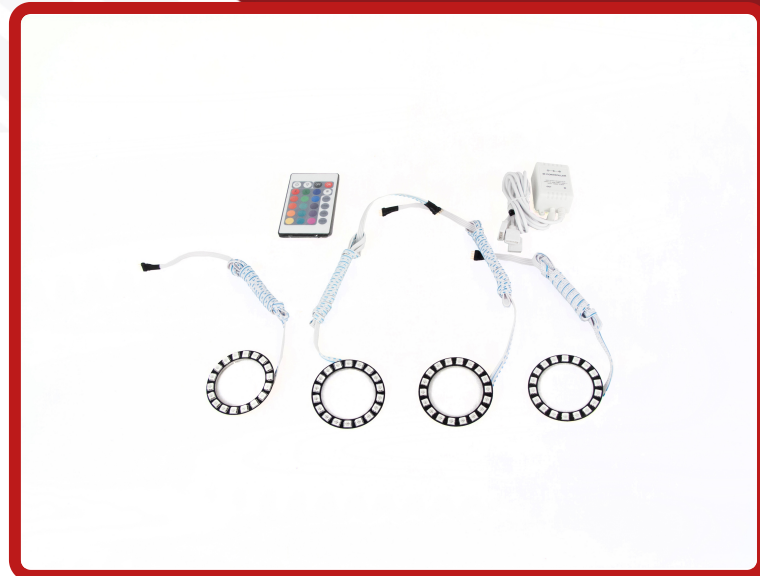

SKU # RS-60MM-RGB

Part #1003849

Description

2.4in 60MM LED RGB Multi-Color Universal Halo Kit

Categories Auto Interior & Exterior, LED HALO Angel Eye Kits

Sub-Categories LED HALO Kits and Bulbs

UPC 812867027249 Unit of Measure PR

Related Skus:

Cross Sell Skus:

Condition Manufacturer EZ Category
New Race Sport Lighting RGB HALO Conversions

Harmonization Code Universal Life Expectancy
8512.20.2080 YES

SEMA Product Headlight Halo Ring Bulb

Reverse Polarity Operating Voltage Current Draw

Wattage Chip Type IP Rating LUX

Kelvin (Color Temperature) Universal or Vehicle Specific
RGB Universal

Made In Warranty Lumens Beam Pattern
China 1 year

Product Information

This complete RGB LED Halo kit allows for endless customization of your headlights.

- Remote control range: 25ft
- 6 times brighter than conventional CCFL Angel Eyes rings.
- Kit Includes:
 - (4) Halo rings
 - (1) IR remote control
 - (1) Control Box
 - Wiring
- 1 Year Warranty
- Professional installation always recommended when disassembling a headlight housing