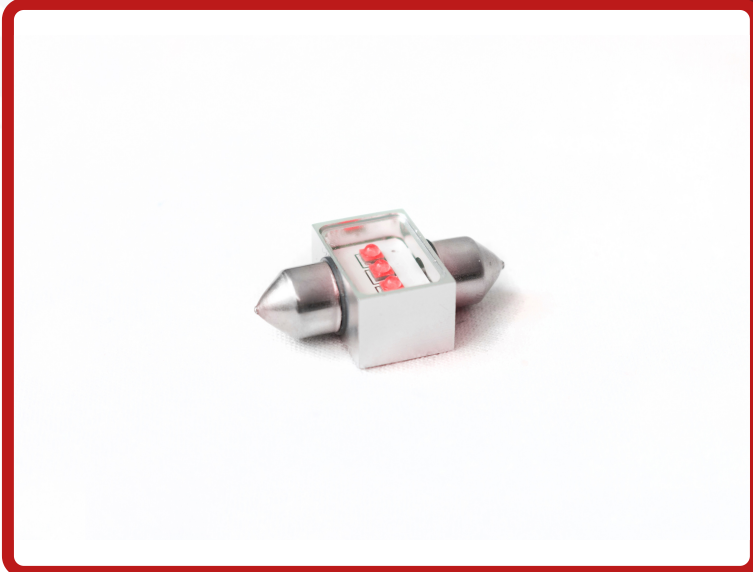

SKU # RS31MMHPR

Part #1006446

Description

31mm Festoon BLAST Series Hi Power 5-Watt CREE LED Replacement Bulbs- EACH (RED Color)

Categories Auto Interior & Exterior, Agricultural, Motorcycle, LED Replacement Bulbs

Sub-Categories LED Replacement Bulbs, Blast Series Hi Power LED Replacement Bulbs , BLAST Series High-Powered CREE

UPC 817999024111 Unit of Measure EA

Related Skus:

Cross Sell Skus:

Condition Manufacturer EZ Category
New Race Sport Lighting BLAST LED Bulbs

Harmonization Code Universal Life Expectancy
8512.20.2080 YES 50,000 hours

SEMA Product Dome Light

Reverse Polarity Operating Voltage Current Draw
12-24VDC

Wattage Chip Type IP Rating LUX

Kelvin (Color Temperature) Universal or Vehicle Specific
Red Universal

Made In Warranty Lumens Beam Pattern
China 1 year

Product Information

Cross Reference = 3021, 3022, 3175, 6423, 6428, 6430, 6612F, 7065

<u>Part Type ID</u>	2772	<u>Est. Labor</u>	
<u>Gross Weight</u>	0.100	<u>Width</u>	3.250
<u>Net Weight</u>	0.100	<u>Height</u>	5.000
<u>DIM Weight</u>	0.029	<u>Depth</u>	0.250