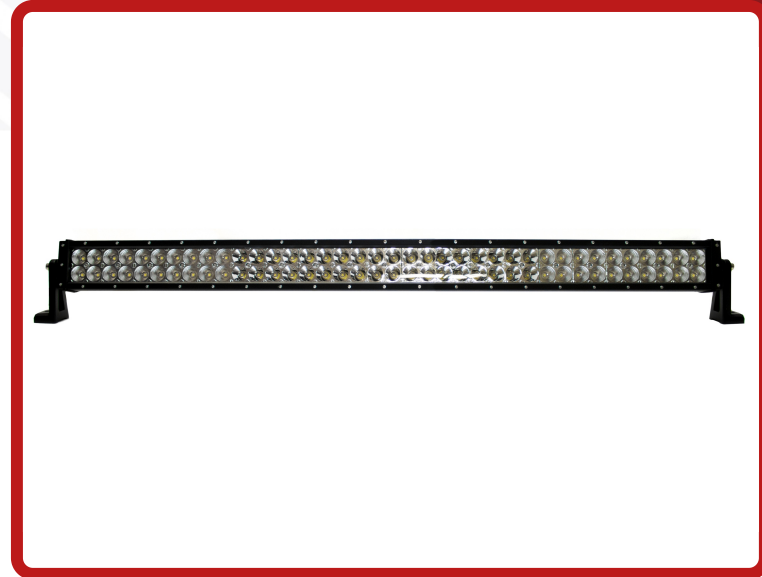

SKU # RS42240

Part #1006483

Description

42in 240-Watt Hi Power LED Performance Light Bar Excursion Series

Categories LED Light Bars

Sub-Categories Excursion Series LED Light Bars

UPC 817999022865 Unit of Measure EA

Related Skus:

Cross Sell Skus:

Condition Manufacturer EZ Category
 New Race Sport Lighting Excursion Light Bars

Harmonization Code Universal Life Expectancy
 8512.20.2080 YES

SEMA Product Light Bar

Reverse Polarity Operating Voltage Current Draw

Wattage Chip Type IP Rating LUX
 240-Watts

Kelvin (Color Temperature) Universal or Vehicle Specific
 Universal

Made In Warranty Lumens Beam Pattern
 China 1 year

Product Information

The EXCURSION Is Race Sport's most economical LED light bar on the market. If you are looking for an LED Light bar that has the quality you want, but the price for your budget, this the work light bar that fits the job.