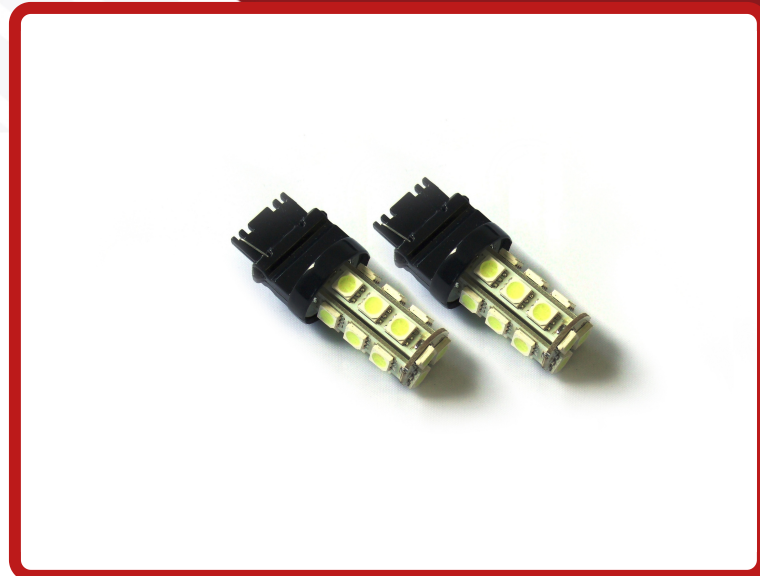

SKU # RS-3156-W-5050

Part #1003980

Description

3156 5050 LED 18 Chip Bulbs (White) (Pair)

Categories Powersports, Motorcycle, Agricultural, Auto Interior & Exterior, LED Replacement Bulbs

Sub-Categories Professional Series 5050 LED Replacement Bulbs, Professional Series 5050 LED Replacement Bulbs,

UPC 811712020398 Unit of Measure PR

Related Skus:

Cross Sell Skus:

Condition Manufacturer EZ Category
 New Race Sport Lighting 5050 LED Replacement Bulbs

Harmonization Code Universal Life Expectancy
 8512.20.2080 YES

SEMA Product Back Up Light

Reverse Polarity Operating Voltage Current Draw
 12-24VDC

Wattage Chip Type IP Rating LUX

Kelvin (Color Temperature) Universal or Vehicle Specific
 White Universal

Made In Warranty Lumens Beam Pattern
 China 1 year

Product Information

Step it up and replace your stock bulbs with our professional grade 5050 LED replacement bulbs for brighter, crisper illumination
 Race Sport Lighting's LED Replacement Bulbs are available in a variety of bases and colors for virtually any application, and are the perfect solution to upgrade your interior or exterior automotive lighting
 • 1 Year Warranty