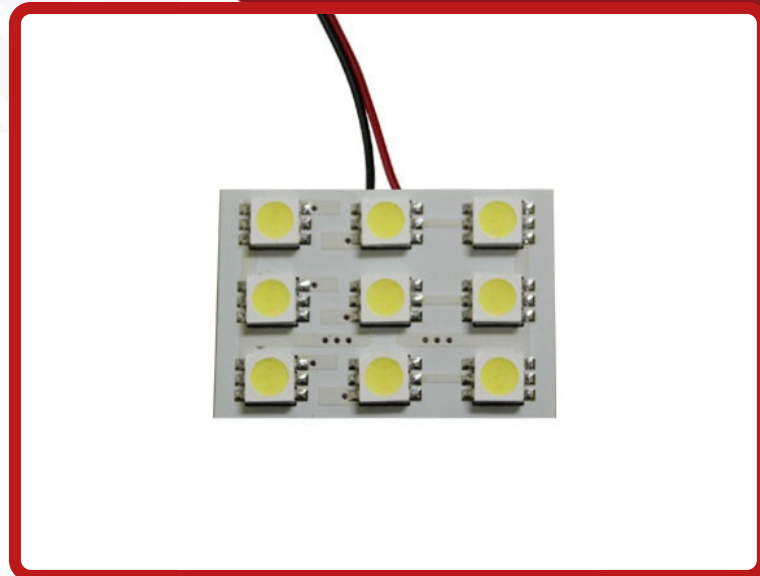

SKU # RS-5050-9DOME-A

Part #1004037

Description

9 Chip 5050 LED Dome Panel (Amber) (Individual)

Categories Auto Interior & Exterior, LED Replacement Bulbs

Sub-Categories LED Replacement Bulbs, LED Dome Light Replacements

UPC 811712023245

Unit of Measure EA

Related Skus:

Cross Sell Skus:

Condition New Manufacturer Race Sport Lighting EZ Category LED Dome Light Replacements

Harmonization Code 8512.20.2080 Universal YES Life Expectancy

SEMA Product Dome Light

Reverse Polarity Operating Voltage 12-24VDC Current Draw

Wattage Chip Type IP Rating LUX

Kelvin (Color Temperature) Amber Universal or Vehicle Specific Universal

Made In China Warranty 1 year Lumens Beam Pattern