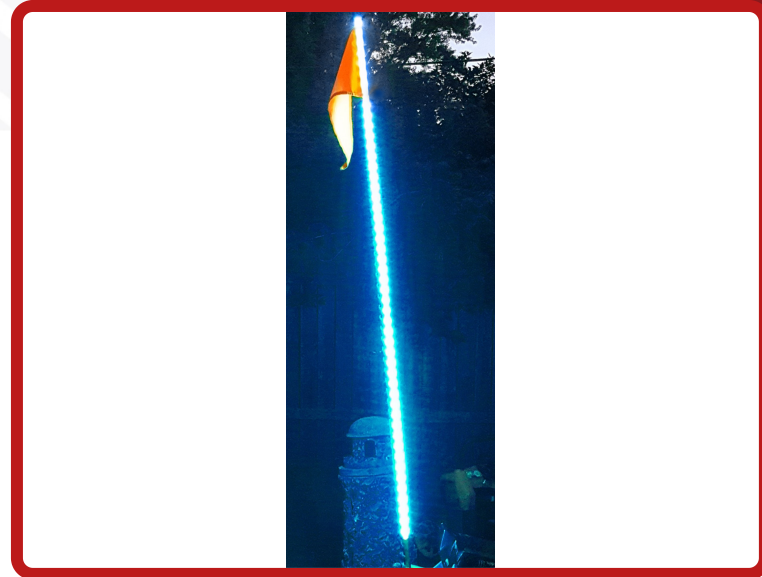

SKU # RSQG6FTB

Part #1005356

Description

6ft LED ATV/Jeep Whip - Flag Pole - 5050 SMD LED (Blue)

Categories Jeep, Powersports, LED Flagpole Whips

Sub-Categories ATV and Jeep LED Whips | Flag Poles, ATV and Jeep LED Whips / Flag Poles

SEMA Product Lighted Whip

Reverse Polarity Operating Voltage Current Draw

Wattage Chip Type IP Rating LUX

Kelvin (Color Temperature) Universal or Vehicle Specific
Blue Vehicle Specific

Made In Warranty Lumens Beam Pattern
China 1 year

Product Information

6ft LED ATV/Jeep Whip - Flag Pole - 5050 SMD LED (Blue)

<u>Part Type ID</u>	58857	<u>Est. Labor</u>	
<u>Gross Weight</u>	1.800	<u>Width</u>	2.000
<u>Net Weight</u>	1.800	<u>Height</u>	2.000
<u>DIM Weight</u>	2.086	<u>Depth</u>	72.50