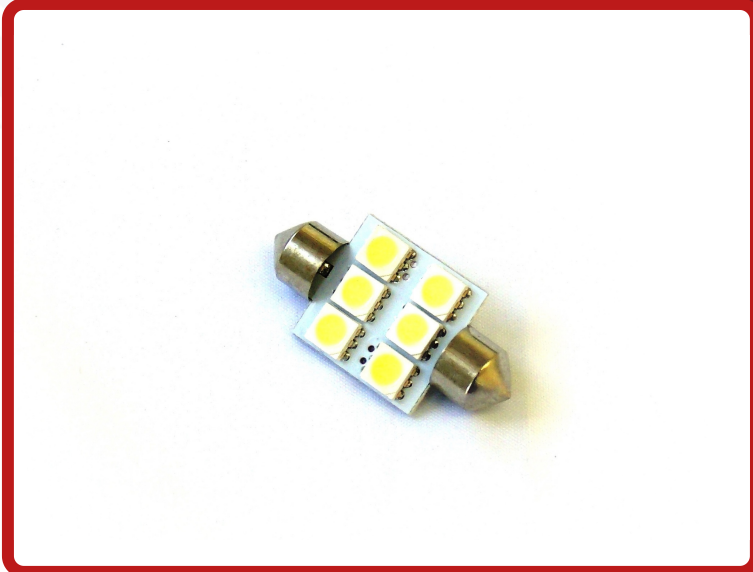

SKU # RS-36MM-R-5050

Part #1003820

Description

36mm 5050 LED 6 Chip Bulbs (Red) (Individual)

Categories Powersports, Motorcycle, Agricultural, Auto Interior & Exterior, LED Replacement Bulbs

Sub-Categories Professional Series 5050 LED Replacement Bulbs, Professional Series 5050 LED Replacement Bulbs,

UPC 811712022156 Unit of Measure EA

Related Skus:

Cross Sell Skus:

Condition Manufacturer EZ Category  
New Race Sport Lighting 5050 LED Replacement Bulbs

Harmonization Code Universal Life Expectancy  
8512.20.2080 YES

SEMA Product Dome Light

Reverse Polarity Operating Voltage Current Draw  
12-24VDC

Wattage Chip Type IP Rating LUX

Kelvin (Color Temperature) Universal or Vehicle Specific  
Red Universal

Made In Warranty Lumens Beam Pattern  
China 1 year

Product Information

Step it up and replace your stock bulbs with our professional grade 5050 LED replacement bulbs for brighter, crisper illumination  
Race Sport Lighting's LED Replacement Bulbs are available in a variety of bases and colors for virtually any application, and are the perfect solution to upgrade your interior or exterior automotive lighting  
• 1 Year Warranty