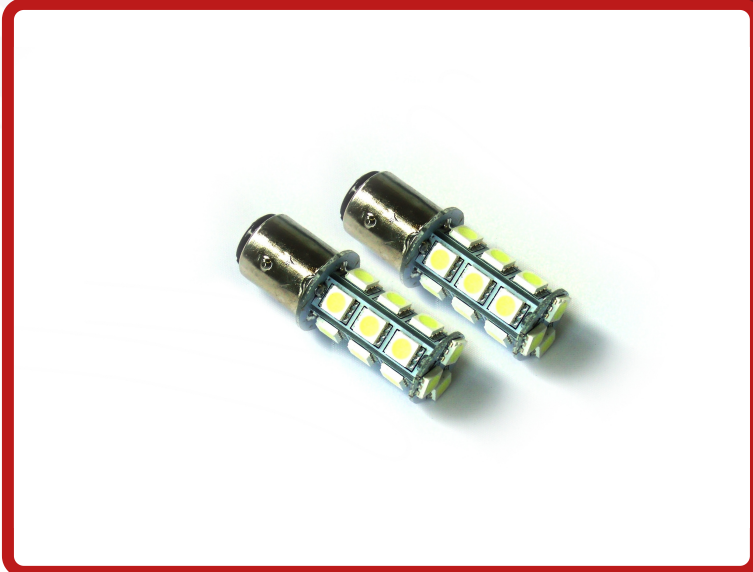

SKU # RS-1157-R-5050

Part #1003965

Description

1157 5050 LED 18 Chip Bulbs (Red) (Pair)

Categories Powersports, Agricultural, Motorcycle, Auto Interior & Exterior, LED Replacement Bulbs

Sub-Categories Professional Series 5050 LED Replacement Bulbs, Professional Series 5050 LED Replacement Bulbs,

UPC 811712021920 Unit of Measure PR

Related Skus:

Cross Sell Skus:

Condition Manufacturer EZ Category  
New Race Sport Lighting 5050 LED Replacement Bulbs

Harmonization Code Universal Life Expectancy  
8512.20.2080 YES

SEMA Product Turn Signal Light

Reverse Polarity Operating Voltage Current Draw  
12-24VDC

Wattage Chip Type IP Rating LUX

Kelvin (Color Temperature) Universal or Vehicle Specific  
Red Universal

Made In Warranty Lumens Beam Pattern  
China 1 year

Product Information

Step it up and replace your stock bulbs with our professional grade 5050 LED replacement bulbs for brighter, crisper illumination  
Race Sport Lighting's LED Replacement Bulbs are available in a variety of bases and colors for virtually any application, and are the perfect solution to upgrade your interior or exterior automotive lighting  
• 1 Year Warranty