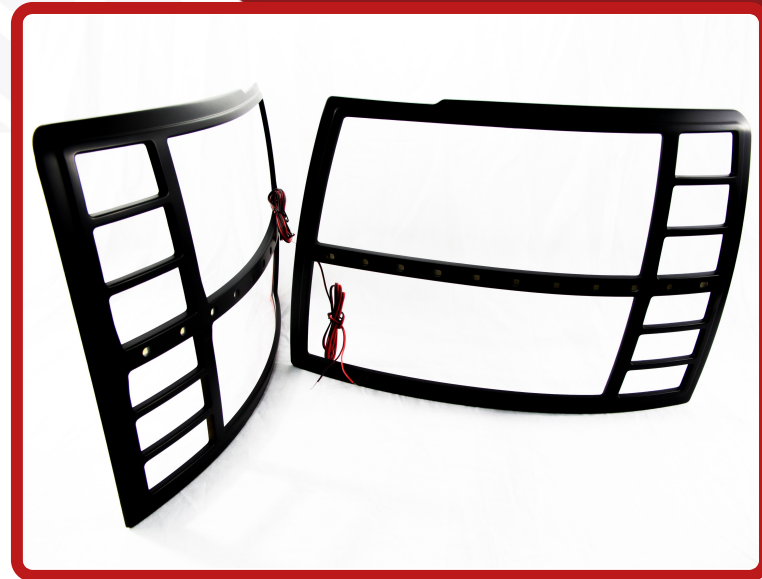

SKU # RS-B0713CHEVY2-HLB

Part #1004256

Description

Black 07-13 Chevy Silverado 1500/2500 HD LED Bezel

Categories Truck, LED Truck and Trailer Lighting

Sub-Categories LED Bezels, Headlight and Tail Light Bezels

Product Information

- 1 Year Warranty
- Attractive matte black finish
- Easily installed with 3M™ adhesive
- Custom designed for each application
- Made from automotive-grade ABS plastic
- The set includes alcohol prep pad, clips and cable wire.
- Includes highly efficient, compact and durable LED lights
- Comes with everything required for installation, including instructions