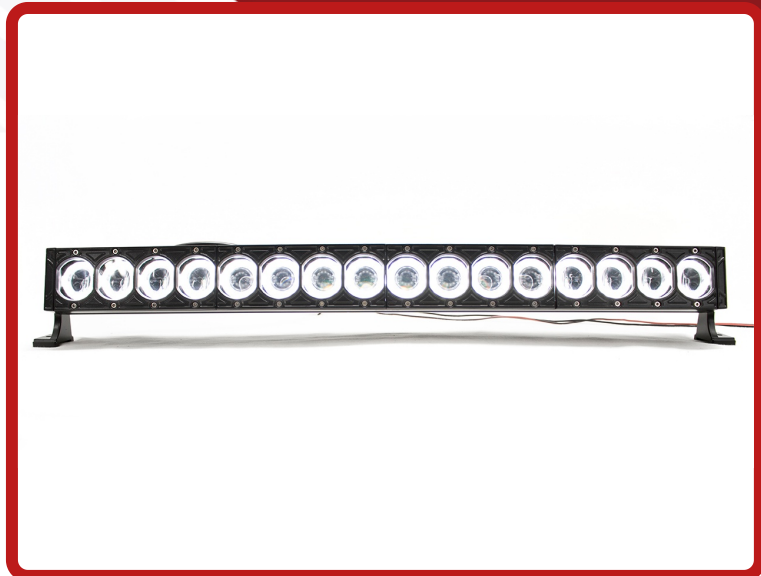

SKU # RS34HALO

Part #1004970

Description

HALO-DRL Series 160W/14,500LM 31in LED Light Bar w/ Individual Halo DRLs (33.25in Mount to Mount)

Categories Powersports, Truck, LED Light Bars

Sub-Categories HALO-DRL Series LED Light Bars, LED Light Bars, Halo-DRL Series Single Row Light Bars

UPC 814843029896 Unit of Measure EA

Related Skus:

Cross Sell Skus: RSTP016

Condition Manufacturer EZ Category  
New Race Sport Lighting

Harmonization Code Universal Life Expectancy  
8512.20.2080 YES

SEMA Product Light Bar

Product Information

Race Sport Lighting's all new HALO-DRL equipped LED light bars are the industry's first and only Halo LED Light Bars. The signature LED halos provide a daytime running light solution which, according to government studies, increases vehicle safety while on the road during the day. These light bars take standard DRL's a step further by offering a high power CREE LED section which offers serious illumination when used off-road. The High-Powered CREE LED sections use proprietary amplification optics which give you excellent distance and spread. The DRL halos can be independently turned on or used together with the high power LED light bar section and vice versa making this a truly functional light bar.

These light bars feature:

- 10W Cree LEDs
- High-Powered LED halos
- 50,000 hour life span
- Durable aluminum housing
- Low power mode with only the Halos
- Available in 8", 16", 23", 31", 38", & 46" Sizes
- Bar Height: 2.91" (74.1mm)
- Mounted Height (Level to Mounting Surface): 4.28" (108.8mm)
- Offers increased vehicle visibility off-road and on the trail