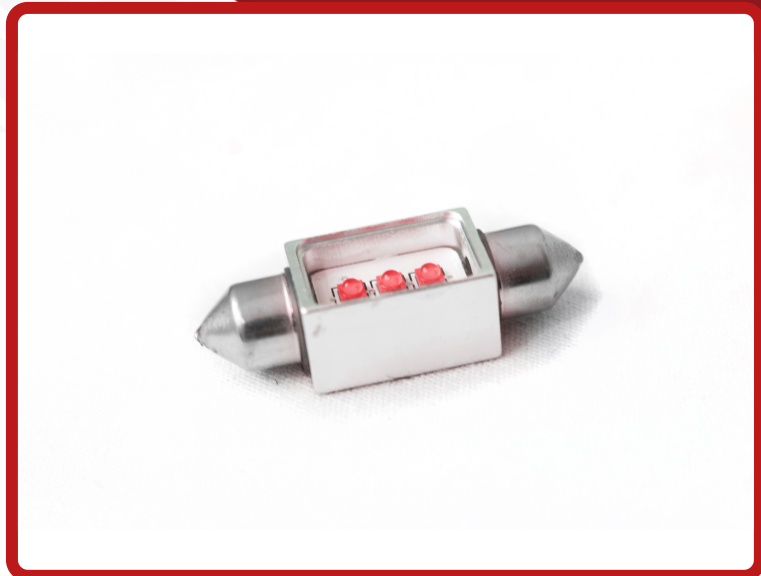

SKU # RS36MMHPR

Part #1006453

Description

36mm Festoon BLAST Series Hi Power 5-Watt CREE LED Replacement Bulbs- EACH (RED Color)

Categories Auto Interior & Exterior, Agricultural, Motorcycle, LED Replacement Bulbs

Sub-Categories LED Replacement Bulbs, Blast Series Hi Power LED Replacement Bulbs , BLAST Series High-Powered CREE

UPC 817999024135 Unit of Measure EA

Related Skus:

Cross Sell Skus:

Condition Manufacturer EZ Category  
New Race Sport Lighting BLAST LED Bulbs

Harmonization Code Universal Life Expectancy  
8512.20.2080 YES 50,000 hours

SEMA Product Dome Light

Reverse Polarity Operating Voltage Current Draw  
12-24VDC

Wattage Chip Type IP Rating LUX

Kelvin (Color Temperature) Universal or Vehicle Specific  
Red Universal

Made In Warranty Lumens Beam Pattern  
China 1 year

Product Information

Cross Reference = 3423, 3425, 6411, 6418, 6461

<u>Part Type ID</u>	2772	<u>Est. Labor</u>	
<u>Gross Weight</u>	0.100	<u>Width</u>	3.250
<u>Net Weight</u>	0.100	<u>Height</u>	5.000
<u>DIM Weight</u>	0.029	<u>Depth</u>	0.250