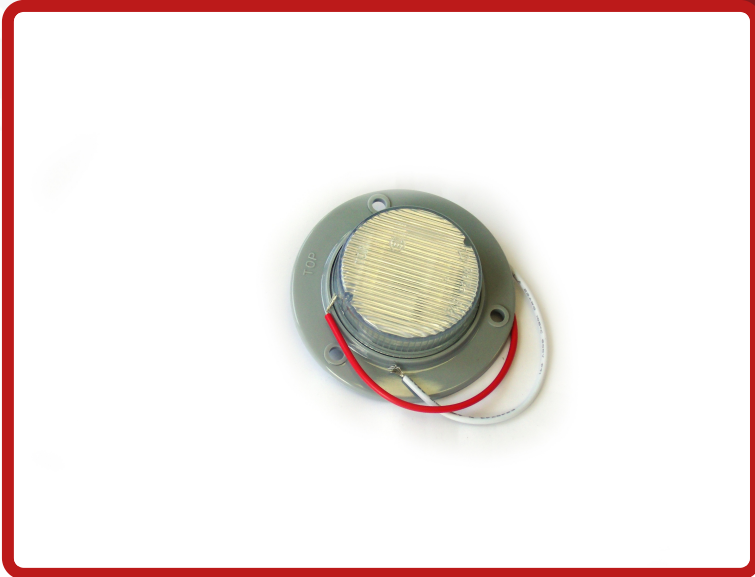

SKU # RS-2-3HC

Part #1003458

Description

Discontinued - Superseded by part# RS-2-3HW

Categories Truck, Agricultural, Commercial, LED Truck and Trailer Lighting

Sub-Categories LED Truck and Trailer Replacement Lights, LED Truck & Trailer Lights, LED Truck and Trailer Replacement Lights,

UPC Unit of Measure EA

Related Skus:

Cross Sell Skus:

Condition Manufacturer EZ Category
New Race Sport Lighting

Harmonization Code Universal Life Expectancy
8512.20.2080 YES

SEMA Product Trailer Light

Reverse Polarity Operating Voltage Current Draw

Wattage Chip Type IP Rating LUX

Kelvin (Color Temperature) Universal or Vehicle Specific
Universal

Made In Warranty Lumens Beam Pattern
China 1 year

Product Information

2in 12V LED Light Side Marker / ID - Clear (Each)
(Alternative part# RS-2-3HW)