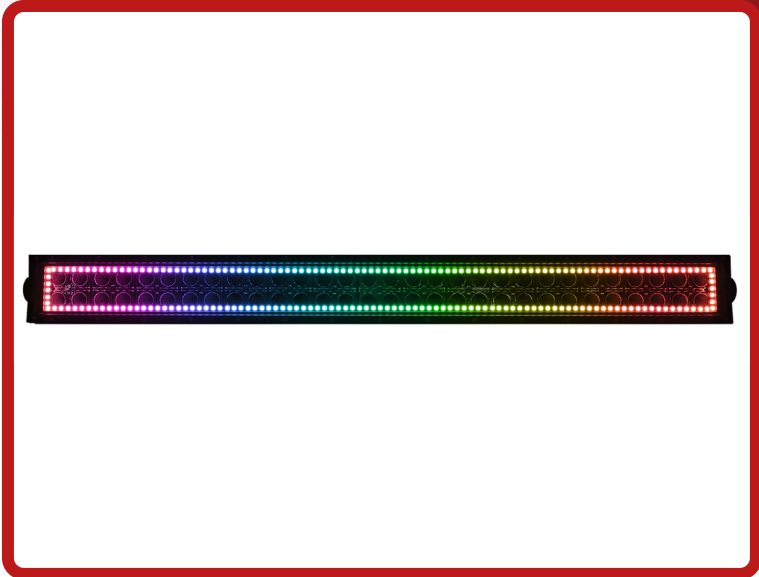

Product Information

<u>Part Type ID</u>	1069	<u>Est. Labor</u>	
<u>Gross Weight</u>	6.010	<u>Width</u>	4.750
<u>Net Weight</u>	6.010	<u>Height</u>	7.000
<u>DIM Weight</u>	8.851	<u>Depth</u>	37.00

Prop 65 WARNING: This product can expose you to chemicals, which are known to the State of California to cause cancer and birth defects or other reproductive harm. For more information go to www.P65Warnings.ca.gov.