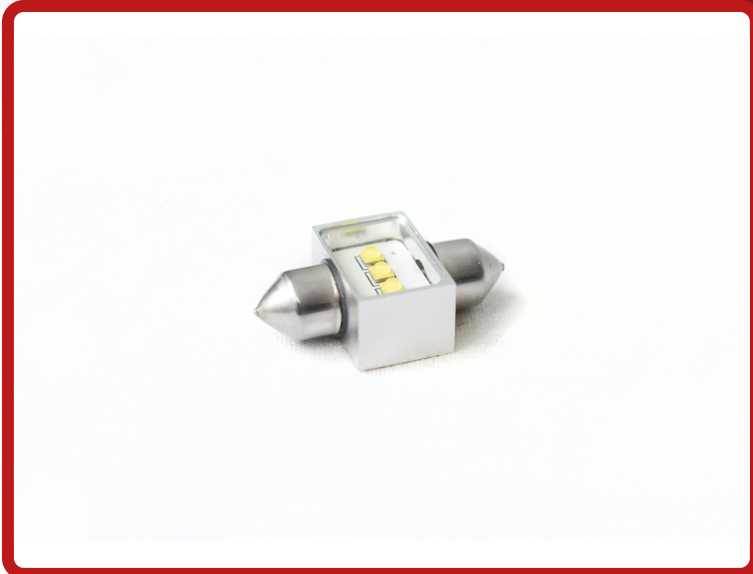

SKU # RS31MMHPW

Part #1004967

Description

31mm Festoon BLAST Series Hi Power 5-Watt CREE LED Replacement Bulb - EACH (WHITE)

Categories Auto Interior & Exterior, Agricultural, Motorcycle, LED Replacement Bulbs

Sub-Categories LED Replacement Bulbs, Blast Series Hi Power LED Replacement Bulbs , BLAST Series High-Powered CREE

UPC 817999020373 Unit of Measure EA

Related Skus:

Cross Sell Skus:

Condition Manufacturer EZ Category
New Race Sport Lighting BLAST LED Bulbs

Made In Warranty Lumens Beam Pattern
China 1 year

Product Information

Blast Series LED replacement bulbs are perfect for vehicle reverse lights, but are available in every common base to fit your needs. Featuring up to 15 high-power LEDs, the radially mounted LEDs emit a 360° viewing angle, and a forward-facing projector lens produces an intense spot beam pattern for long-range illumination.

- Easy plug-and-play installation
- 50,000 hours lifetime—25 times longer than incandescent bulbs
- 6,500K Cool White
- Sold in pairs

<u>Part Type ID</u>	2772	<u>Est. Labor</u>	0.20
<u>Gross Weight</u>	0.100	<u>Width</u>	3.250
<u>Net Weight</u>	0.100	<u>Height</u>	5.000
<u>DIM Weight</u>	0.029	<u>Depth</u>	0.250