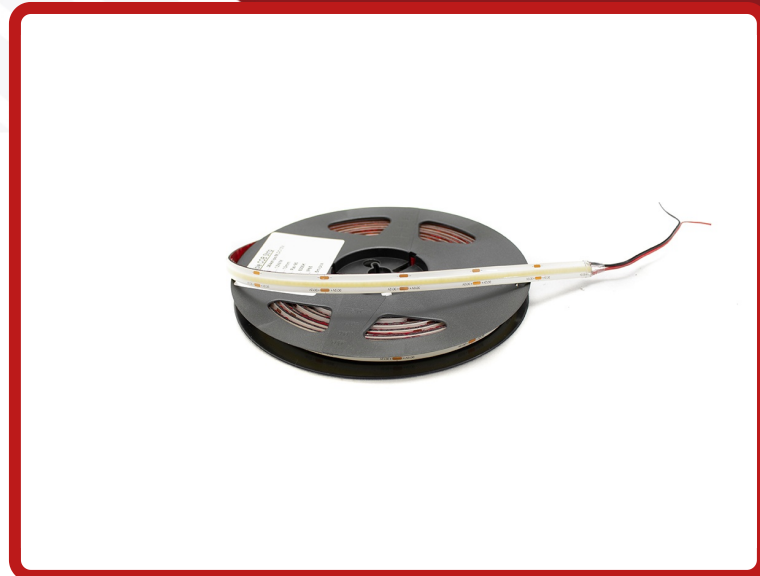

SKU # RS5MVS65W

Part #1007318

Description

NEW - V-Sport Plasma 16.4ft IP65 LED Solid Tape Strip Reels with Heavy Duty 3M Adhesive - WHITE

Categories Auto Interior & Exterior, LED TAPE STRIP LIGHTING

Sub-Categories LED Accent Bars, V-Sport Plasma Solid Strips

UPC 817999029130 Unit of Measure

Related Skus:

Cross Sell Skus:

Condition Manufacturer EZ Category
New Race Sport Lighting LED Accent Lighting

Harmonization Code Universal Life Expectancy
8512.20.2080

SEMA Product Interior Accent Light

Reverse Polarity Operating Voltage Current Draw

Wattage Chip Type IP Rating LUX
IP65

Kelvin (Color Temperature) Universal or Vehicle Specific

Made In Warranty Lumens Beam Pattern
China 1 year

Product Information

Designed by popular demand for a smooth and steady flow of accent lighting in your projects. Available in either IP65 or IP67, these durable yet flexible V-Sport solid custom tape strips do the job! No more placing expensive clouded acrylic in front of strips to make them appear solid and not separated. This strip does it all for you.