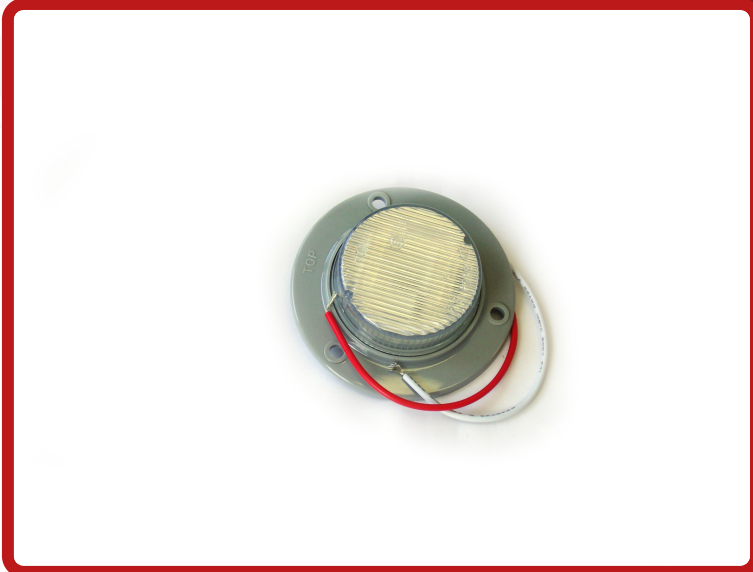

SKU # RS-2-3HW

Part #1003460

Description

2in 12V LED Light Side Marker / ID - WHITE (Each)

Categories Truck, Agricultural, Commercial, LED Truck and Trailer Lighting

Sub-Categories LED Truck and Trailer Replacement Lights, LED Truck & Trailer Lights, LED Truck and Trailer Replacement Lights,

SEMA Product Trailer Light

Reverse Polarity Operating Voltage Current Draw

Wattage Chip Type IP Rating LUX

Kelvin (Color Temperature) Universal or Vehicle Specific  
White Universal

Made In Warranty Lumens Beam Pattern  
China 1 year

Product Information

Race Sport Lighting's LED Truck and Trailer Lights are the perfect upgrade to your marker lights, brake lights, tail lights, signal lights, or reverse lights on large trucks and trailers

- SAE & DOT approved
- Fully illuminated crystal optic LED lens system provides a solid, bright LED light
- Available in a variety of colors, shapes, and sizes, for virtually any application
- 1 Year Warranty