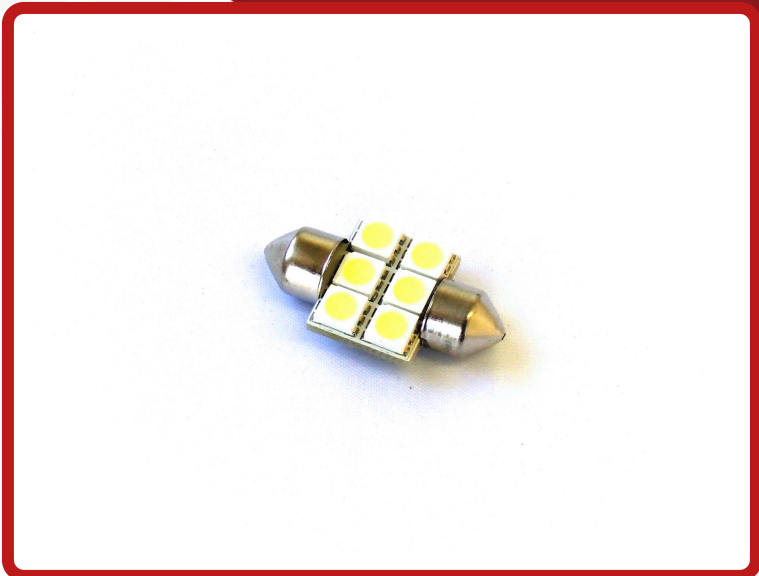

SKU # RS-31MM-W-5050

Part #1003805

Description

31mm 5050 LED 6 Chip Bulbs (White) (Individual)

Categories Powersports, Agricultural, Motorcycle, Auto Interior & Exterior, LED Replacement Bulbs

Sub-Categories Professional Series 5050 LED Replacement Bulbs, Professional Series 5050 LED Replacement Bulbs,

UPC 811712020442 Unit of Measure EA

Related Skus:

Cross Sell Skus:

Condition Manufacturer EZ Category
New Race Sport Lighting 5050 LED Replacement Bulbs

Harmonization Code Universal Life Expectancy
8512.20.2080 YES

SEMA Product Dome Light

Reverse Polarity Operating Voltage Current Draw
12-24VDC

Wattage Chip Type IP Rating LUX

Kelvin (Color Temperature) Universal or Vehicle Specific
White Universal

Made In Warranty Lumens Beam Pattern
China 1 year