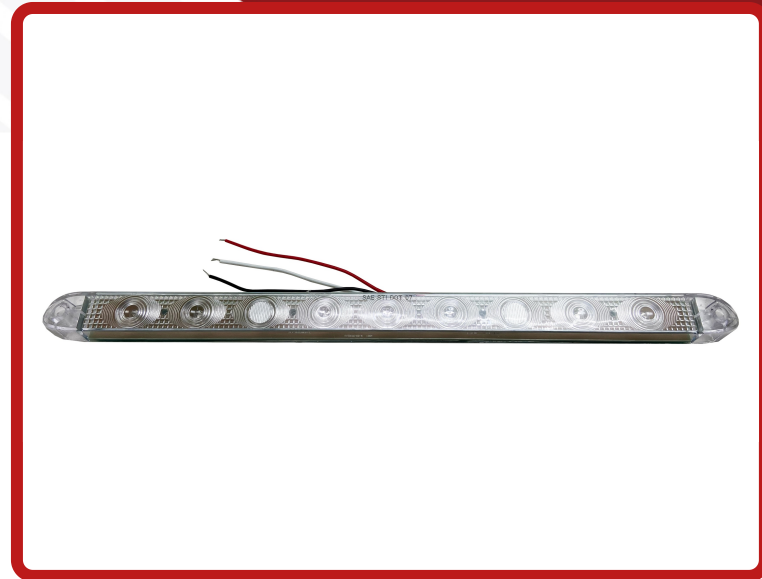

SKU # RS-17-CLEAR

Part #1003768

Description

17in Screw Mount High-Powered 9-LED Tail/Brake Light (Clear Outer Lens with RED LED Diodes)

Categories Truck, LED Truck and Trailer Lighting

Sub-Categories Third Brake Light LED Systems, Truck & Trailer Lights

UPC 817363011303 Unit of Measure EA

Related Skus:

Cross Sell Skus:

Condition Manufacturer EZ Category  
New Race Sport Lighting LED Trailer Lighting

Harmonization Code Universal Life Expectancy  
8512.20.2080 YES

SEMA Product Brake Light

Reverse Polarity Operating Voltage Current Draw

Wattage Chip Type IP Rating LUX  
IP67

Kelvin (Color Temperature) Universal or Vehicle Specific  
Red Universal

Made In Warranty Lumens Beam Pattern  
China 1 year

Product Information

These affordable, screw mount third brake light bars give added signal to cars behind you, increasing night driving safety

- Clear housing with red LEDs
- Easy 2-wire install
- Provides additional driving safety
- Intended for exterior use
- 1 Year Warranty