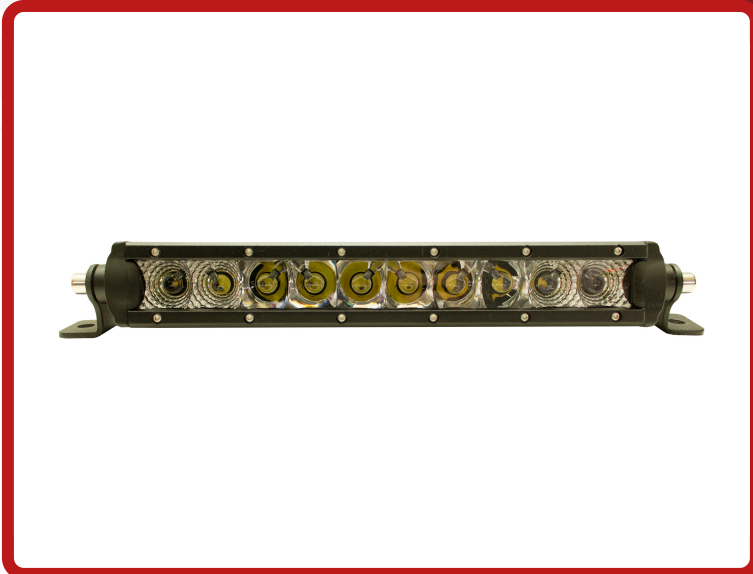

SKU # RSUS50W

Part #1006701

Description

11.5 in ECO-SLIM Series LED Light Bar - Single Row 50 Watts CREE Diode Combo Beam

Categories LED Light Bars, LED Light Bars

Sub-Categories Other Light Bars, ECO-SLIM Single Row Light Bars

UPC 817999025569 Unit of Measure EA

Related Skus: RSTP016,RS-HARN-SS2

Cross Sell Skus: RS3X3ECO,RS3X3FECO

Condition Manufacturer EZ Category
New Race Sport Lighting ECO-SLIM Light Bars

Harmonization Code Universal Life Expectancy
8512.20.2080 YES 50,000 hours

SEMA Product Light Bar

Reverse Polarity Operating Voltage Current Draw

Wattage Chip Type IP Rating LUX
50-Watts CREE IP67

Kelvin (Color Temperature) Universal or Vehicle Specific
6,500K Universal

Made In Warranty Lumens Beam Pattern
China 1 year Combo

Product Information

The ECO-SLIM Ultra Slim single row light bars are among the thinnest light bars in the world, and still have an extremely high offroad light output! The ECO-SLIM Series light bars come in 7.5 to 51 inch lengths. These light bars are great for mounting in stealth locations.