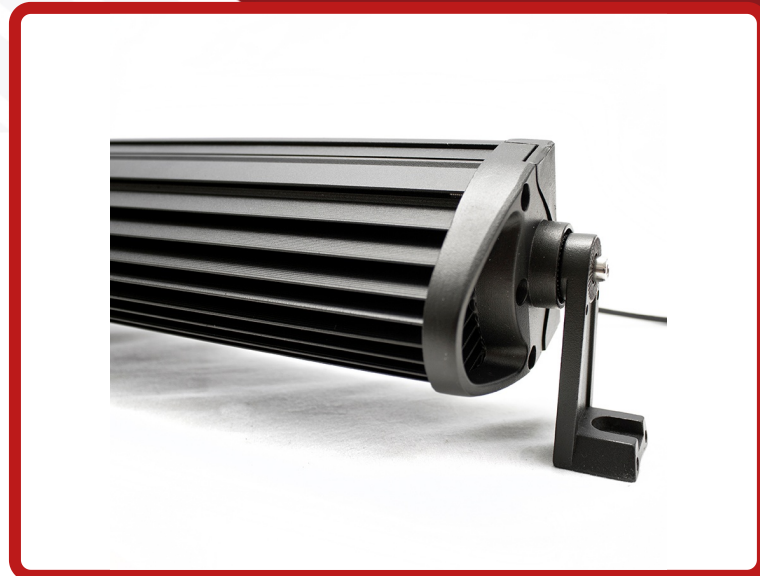

SKU # RS14RGBLB-C

Part #1006679

Description

CHASE MODE Race Sport® ColorADAPT® Series 14in RGB LED Light Bars
72-Watts 4,680 Lumens 1-Year Warranty

Categories LED Light Bars, ColorADAPT RGB LED Accent Kits

Sub-Categories ColorADAPT Dual Row Light Bars

UPC 817999024210 Unit of Measure EA

Related Skus: RSTP016

Cross Sell Skus:

Condition Manufacturer EZ Category
New Race Sport Lighting Chasing RGB Light Bars

Harmonization Code Universal Life Expectancy
8512.20.2080 YES

SEMA Product Light Bar

Reverse Polarity Operating Voltage Current Draw

Wattage Chip Type IP Rating LUX
72-Watts

Kelvin (Color Temperature) Universal or Vehicle Specific
RGB Universal

Made In Warranty Lumens Beam Pattern
China 1 year 4,680lm